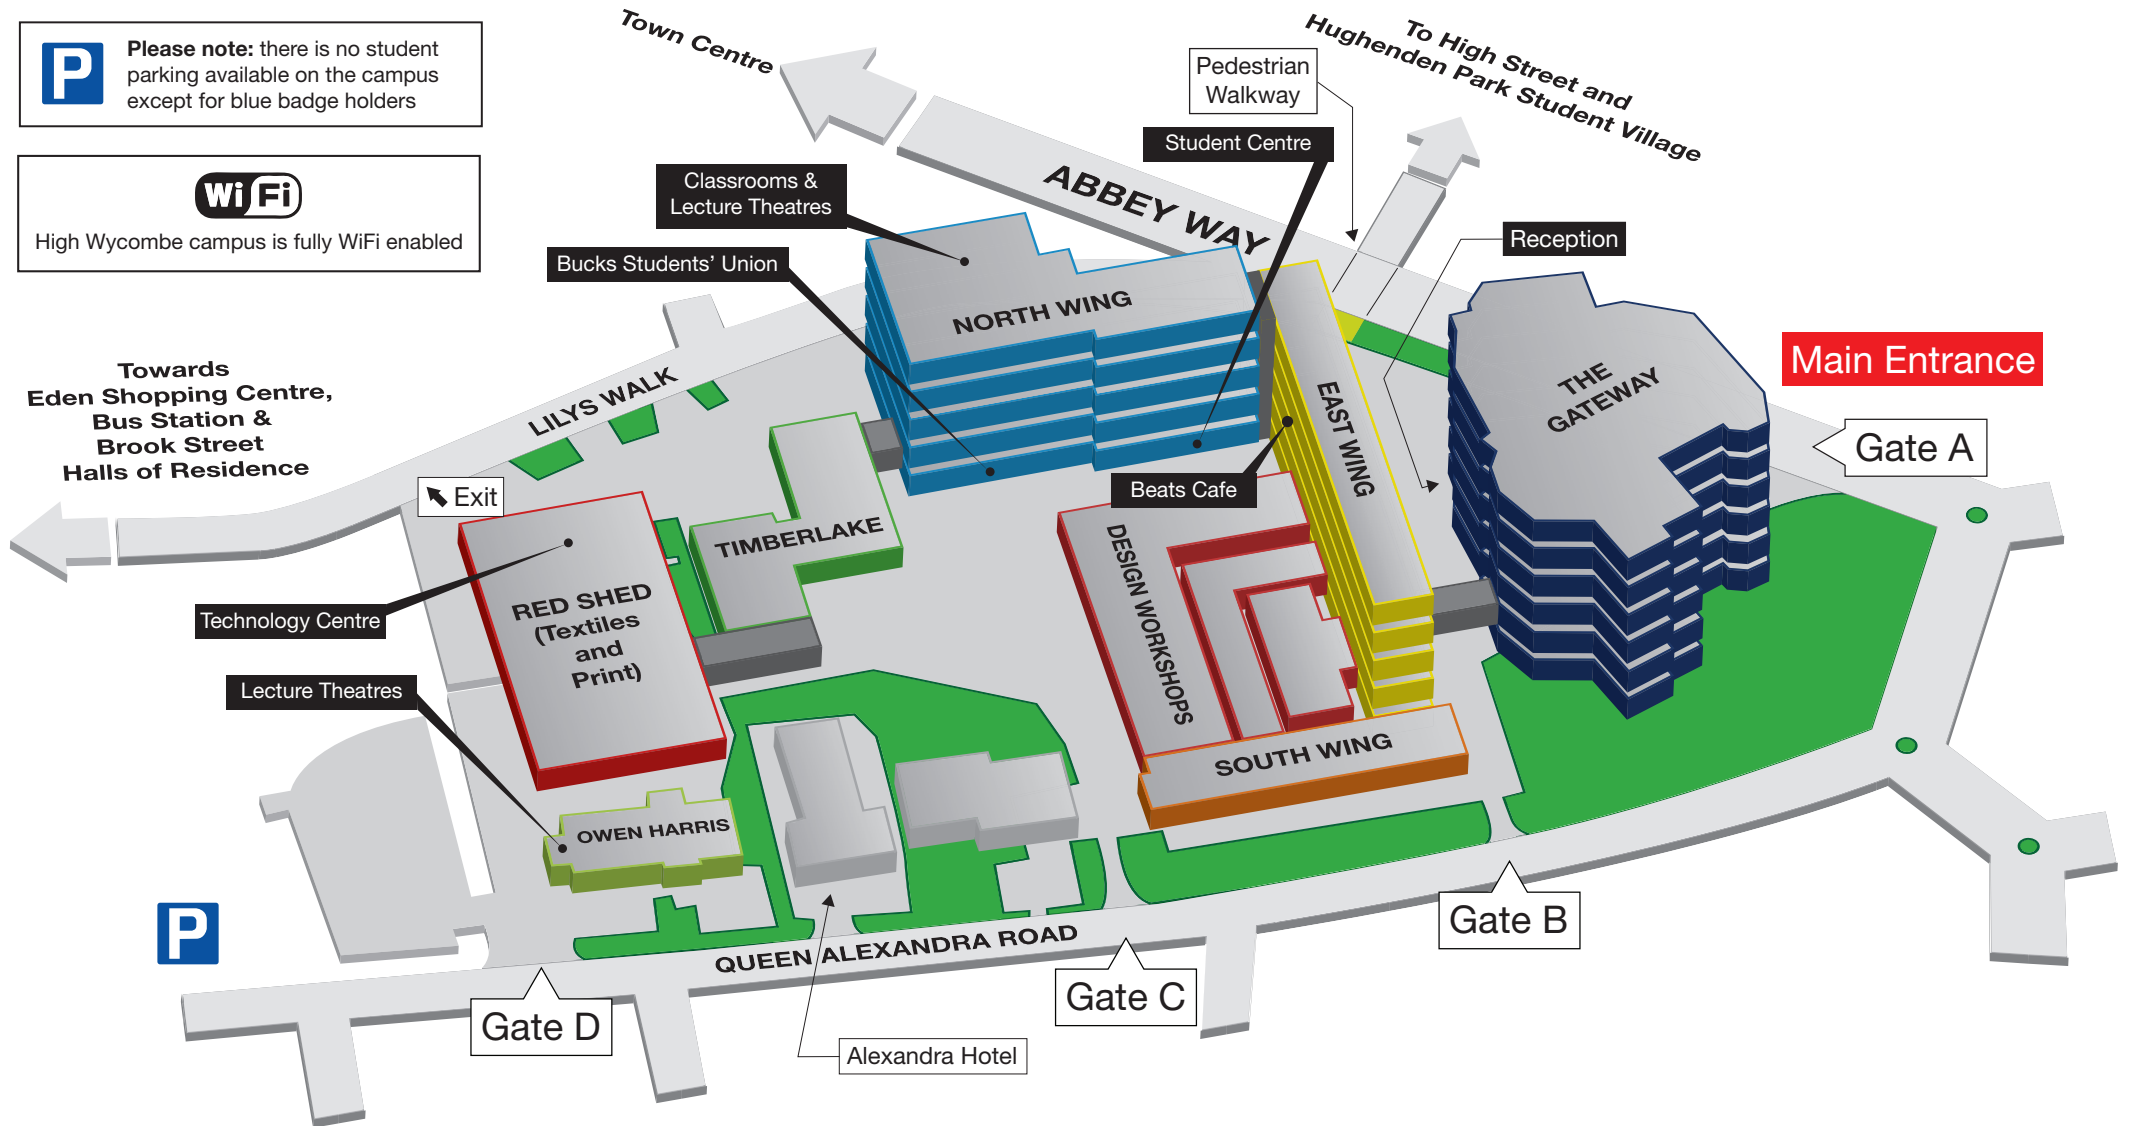

High Wycombe Campus

Queen Alexandra Road
High Wycombe
Buckinghamshire HP11 2JZ

By rail
Chiltern Railways from Marylebone to High Wycombe. The campus is approximately a quarter of a mile from the station.

By bus
The campus is a few minutes' walk from the bus station.

More information can be obtained from Traveline on 0871 200 2233

P Please note: there is no student parking available on the campus except for blue badge holders

WiFi
High Wycombe campus is fully WiFi enabled

Uxbridge Campus

106 Oxford Road
Uxbridge
Middlesex UB8 1NA

By tube

Metropolitan or Piccadilly Line to Uxbridge. The campus is approximately five minutes' walk, and quarter of a mile from the station.

By bus

The campus is approximately five minutes' walk from the tube and bus station.

More information can be obtained from Traveline on 0871 200 2233