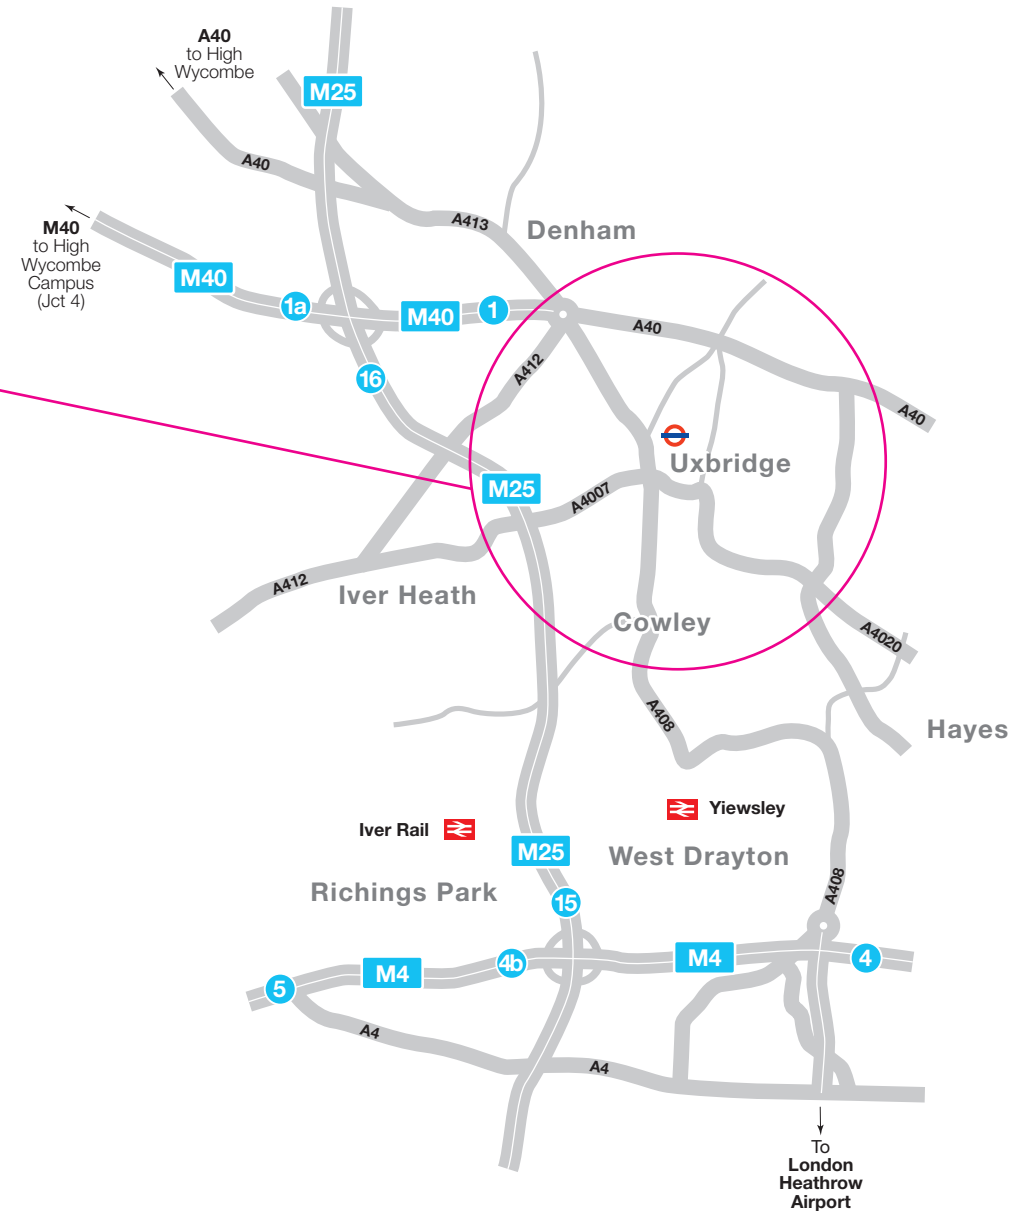

High Wycombe Campus

Queen Alexandra Road
High Wycombe
Buckinghamshire HP11 2JZ

By rail
Chiltern Railways from Marylebone to High Wycombe. The campus is approximately a quarter of a mile from the station.

By bus
The campus is a few minutes' walk from the bus station.

More information can be obtained from Traveline on 0871 200 2233

P Please note: there is no student parking available on the campus except for blue badge holders

WiFi
High Wycombe campus is fully WiFi enabled

Uxbridge Campus

106 Oxford Road
Uxbridge
Middlesex UB8 1NA

By tube

Metropolitan or Piccadilly Line to Uxbridge. The campus is approximately five minutes' walk, and quarter of a mile from the station.

By bus

The campus is approximately five minutes' walk from the tube and bus station.

More information can be obtained from Traveline on 0871 200 2233