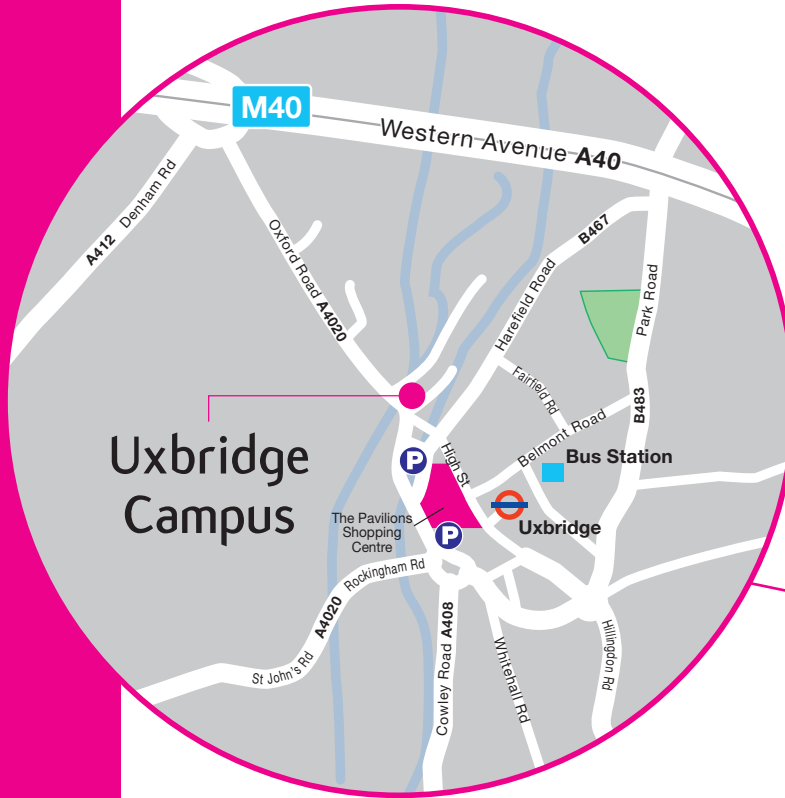

High Wycombe Campus

Queen Alexandra Road
High Wycombe
Buckinghamshire HP11 2JZ

By rail
Chiltern Railways from Marylebone to High Wycombe. The campus is approximately a quarter of a mile from the station.

By bus
The campus is a few minutes' walk from the bus station.

More information can be obtained from Traveline on 0871 200 2233

P Please note: there is no student parking available on the campus except for blue badge holders

WiFi
High Wycombe campus is fully WiFi enabled

Uxbridge Campus

106 Oxford Road
Uxbridge
Middlesex UB8 1NA

By tube

Metropolitan or Piccadilly Line to Uxbridge. The campus is approximately five minutes' walk, and quarter of a mile from the station.

By bus

The campus is approximately five minutes' walk from the tube and bus station.

More information can be obtained from Traveline on 0871 200 2233