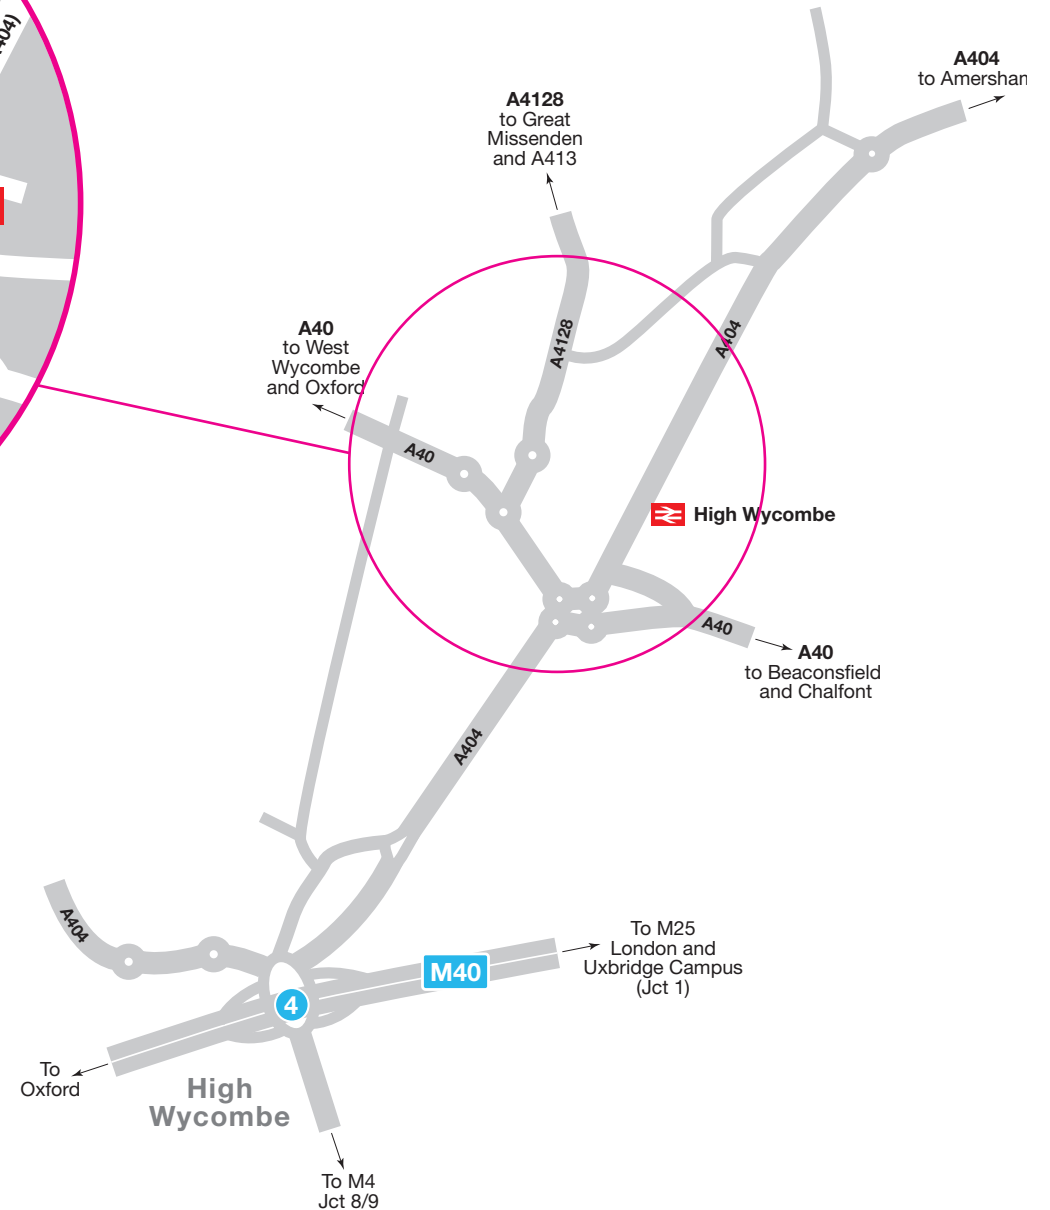

High Wycombe Campus

Queen Alexandra Road
High Wycombe
Buckinghamshire HP11 2JZ

By rail
Chiltern Railways from Marylebone to High Wycombe. The campus is approximately a quarter of a mile from the station.

By bus
The campus is a few minutes' walk from the bus station.

More information can be obtained from Traveline on 0871 200 2233

P Please note: there is no student parking available on the campus except for blue badge holders

WiFi
High Wycombe campus is fully WiFi enabled

Uxbridge Campus

106 Oxford Road
Uxbridge
Middlesex UB8 1NA

By tube

Metropolitan or Piccadilly Line to Uxbridge. The campus is approximately five minutes' walk, and quarter of a mile from the station.

By bus

The campus is approximately five minutes' walk from the tube and bus station.

More information can be obtained from Traveline on 0871 200 2233