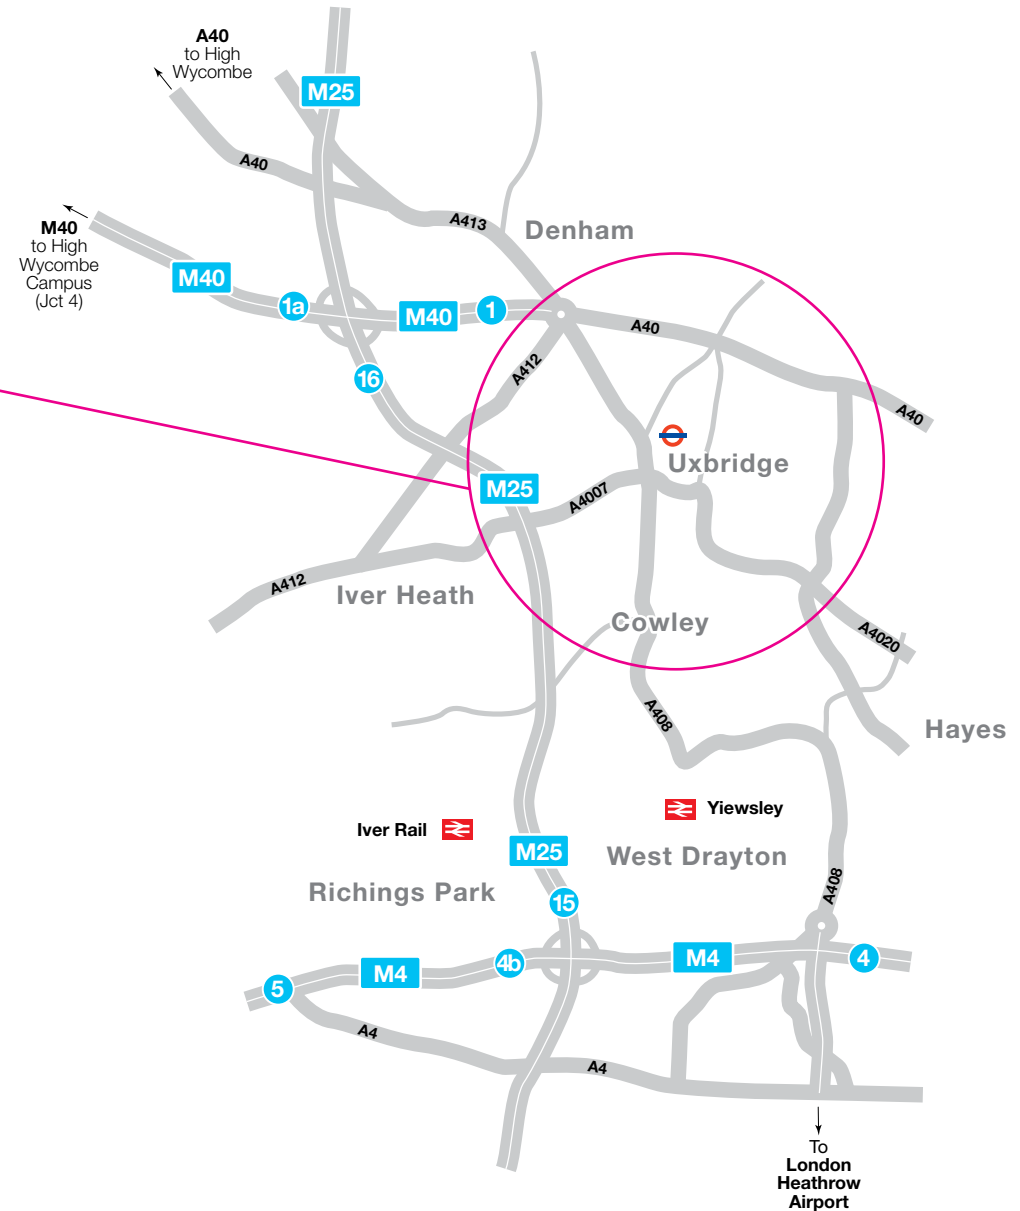

# Uxbridge Campus

106 Oxford Road  
Uxbridge  
Middlesex UB8 1NA

## By tube

Metropolitan or Piccadilly Line to Uxbridge. The campus is approximately five minutes' walk, and quarter of a mile from the station.

## By bus

The campus is approximately five minutes' walk from the tube and bus station.

More information can be obtained from Traveline on 0871 200 2233

**bucks**  
new university