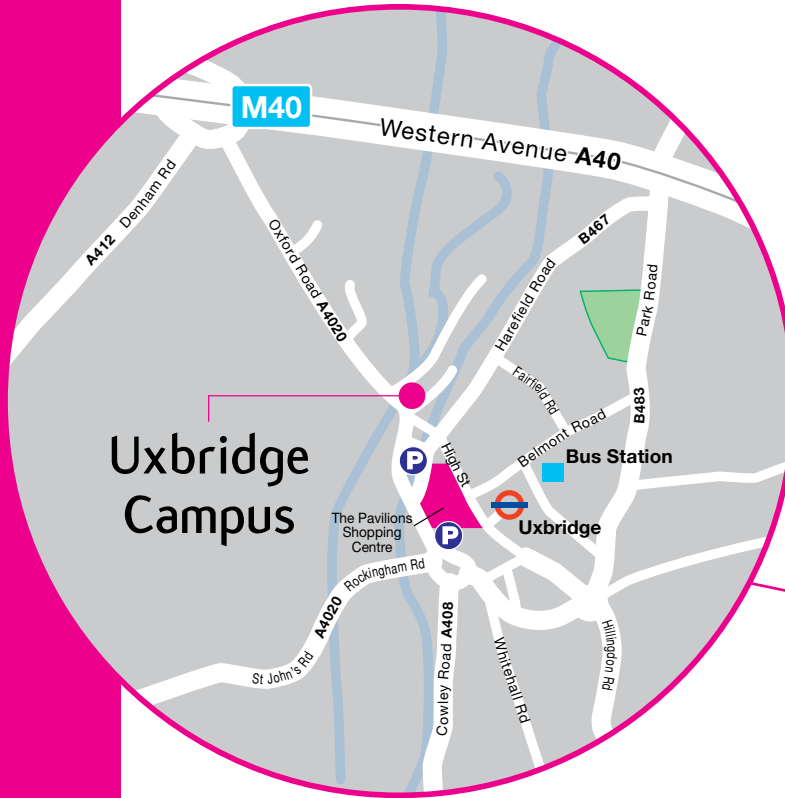

# Uxbridge Campus

106 Oxford Road  
Uxbridge  
Middlesex UB8 1NA

## By tube

Metropolitan or Piccadilly Line to Uxbridge. The campus is approximately five minutes' walk, and quarter of a mile from the station.

## By bus

The campus is approximately five minutes' walk from the tube and bus station.

More information can be obtained from Traveline on 0871 200 2233

**bucks**  
new university