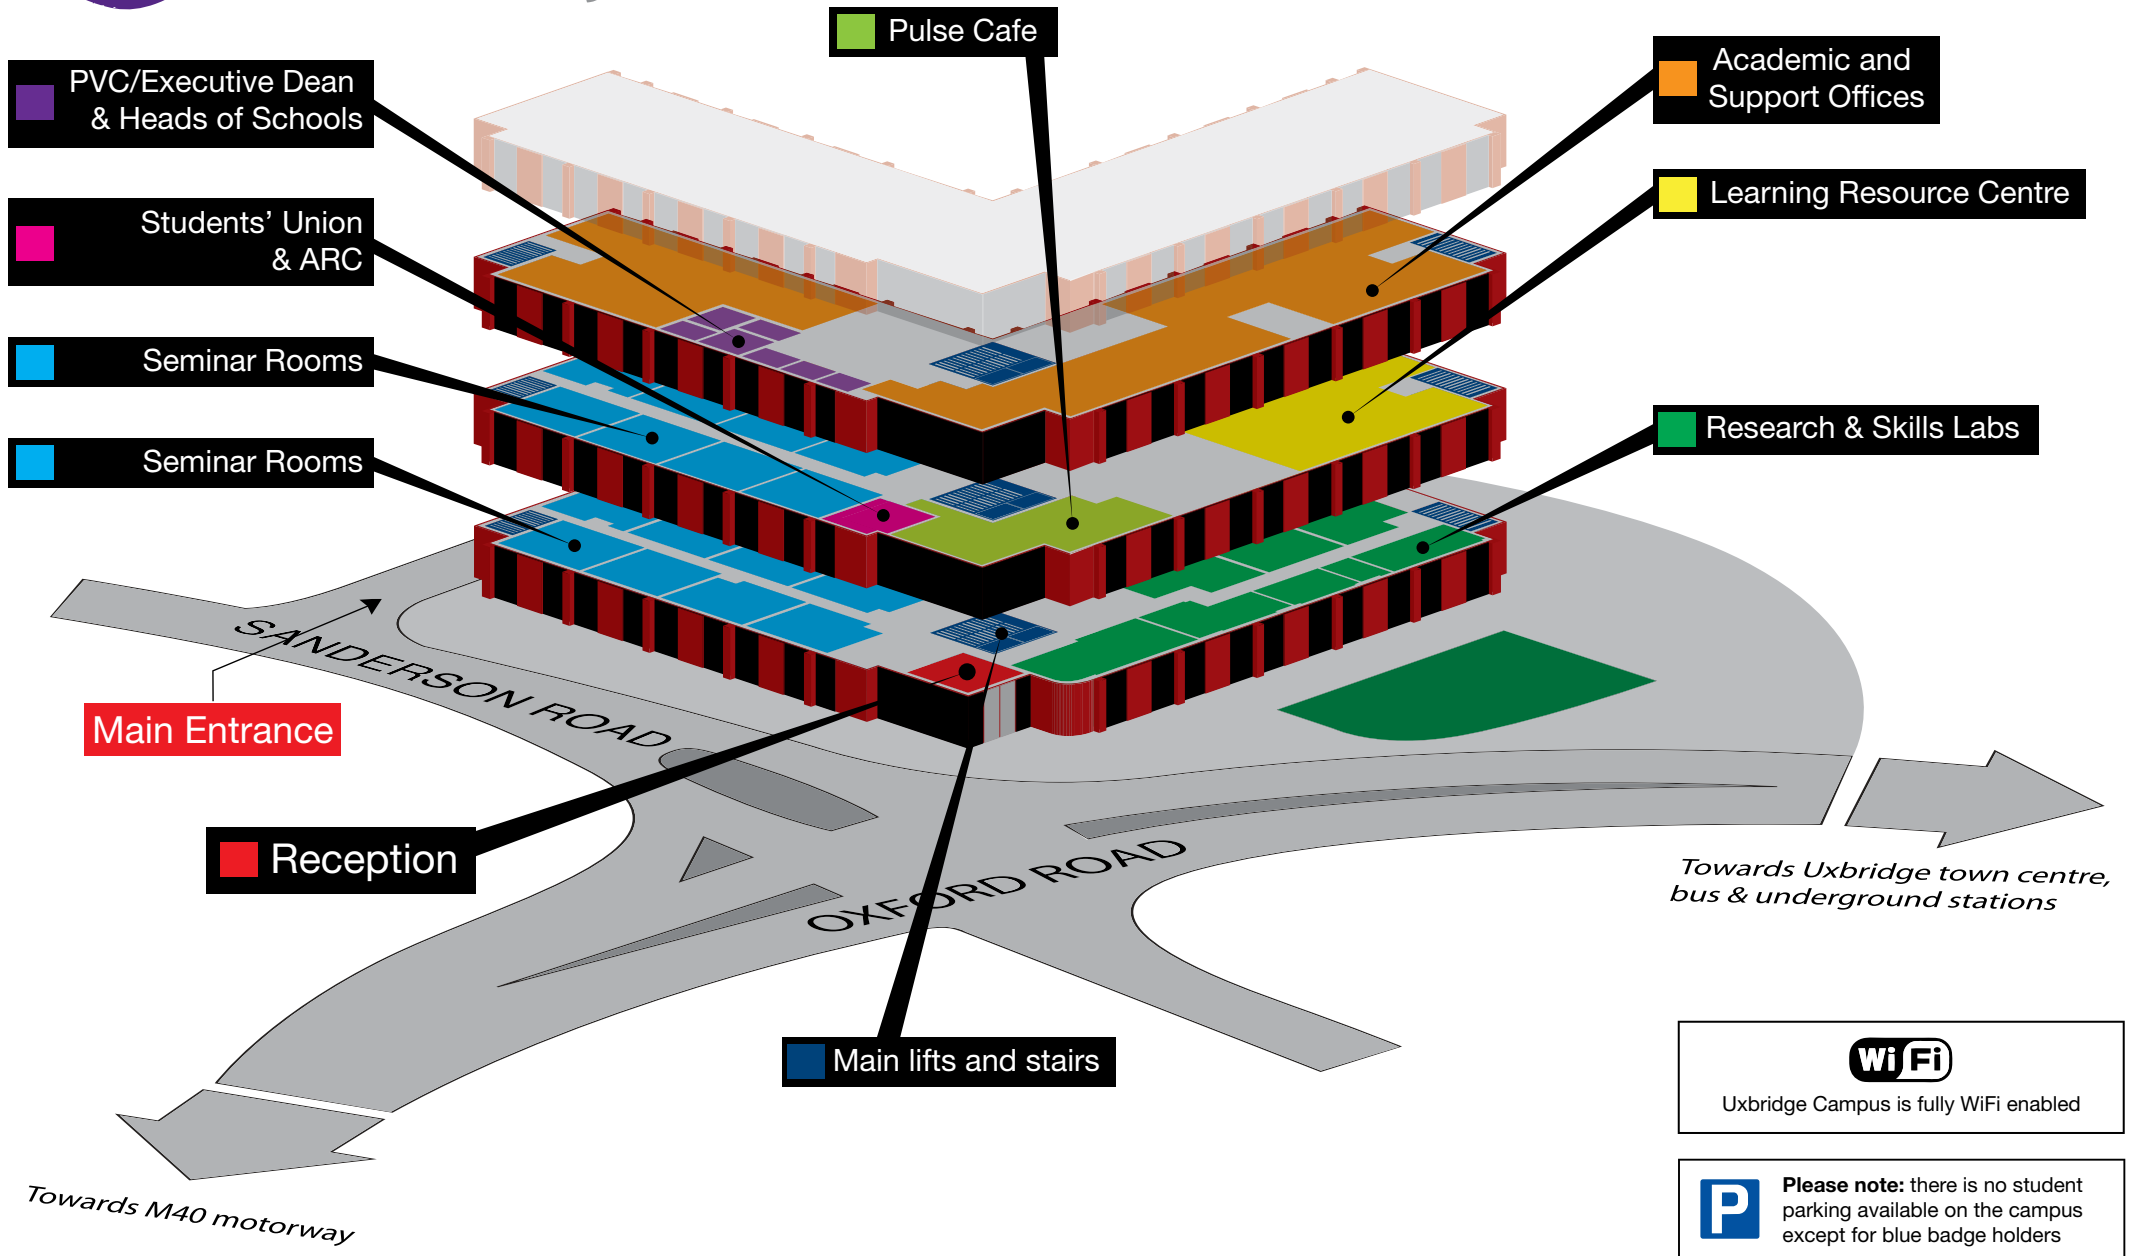

bucks
new university

Uxbridge Campus

WiFi
Uxbridge Campus is fully WiFi enabled

P **Please note:** there is no student parking available on the campus except for blue badge holders